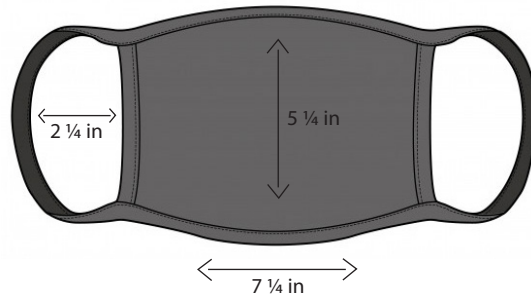

Adult Face Mask

100% Pre-shrunk Cotton Jersey 2 Ply - 4.42 oz/yd²

- Washable and Reuseable
- Pre-washed & Disinfected before packaging
- Non-Medical Grade
- Purchase Blank or Decorated with a Logo!

Available in Navy, Charcoal, and Black

Unique Features:

- Soft and breathable fabric
- No fuss machine washable, low tumble dry
- Contoured shaping for the nose and chin
- Elastic ear loops

Decoration:

- Recommended decoration on the cheek area by Screenprinting, Pad Printing or Heat Seal
- Maximum logo size of 2 in W x 1.5 in H

Recommended For:

- A non-medical mask can reduce the spread of the virus by reducing transmission of respiratory droplets
- It is seen as an additional measure taken to protect others around you and is encouraged in public settings