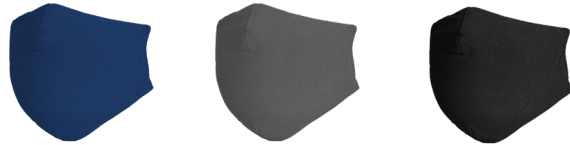

Adult Face Mask

100% Pre-shrunk Cotton Jersey 2 Ply - 4.42 oz/yd²

- Washable and Reuseable
- Pre-washed & Disinfected before packaging
- Non-Medical Grade
- Purchase Blank or Decorated with a Logo!

Available in Navy, Charcoal, and Black

Unique Features:

- Soft and breathable fabric
- No fuss machine washable, low tumble dry
- Contoured shaping for the nose and chin
- Elastic ear loops

Decoration:

- Recommended decoration on the cheek area by Screenprinting, Pad Printing or Heat Seal
- Maximum logo size of 2 in W x 1.5 in H

Recommended For:

- A non-medical mask can reduce the spread of the virus by reducing transmission of respiratory droplets
- It is seen as an additional measure taken to protect others around you and is encouraged in public settings